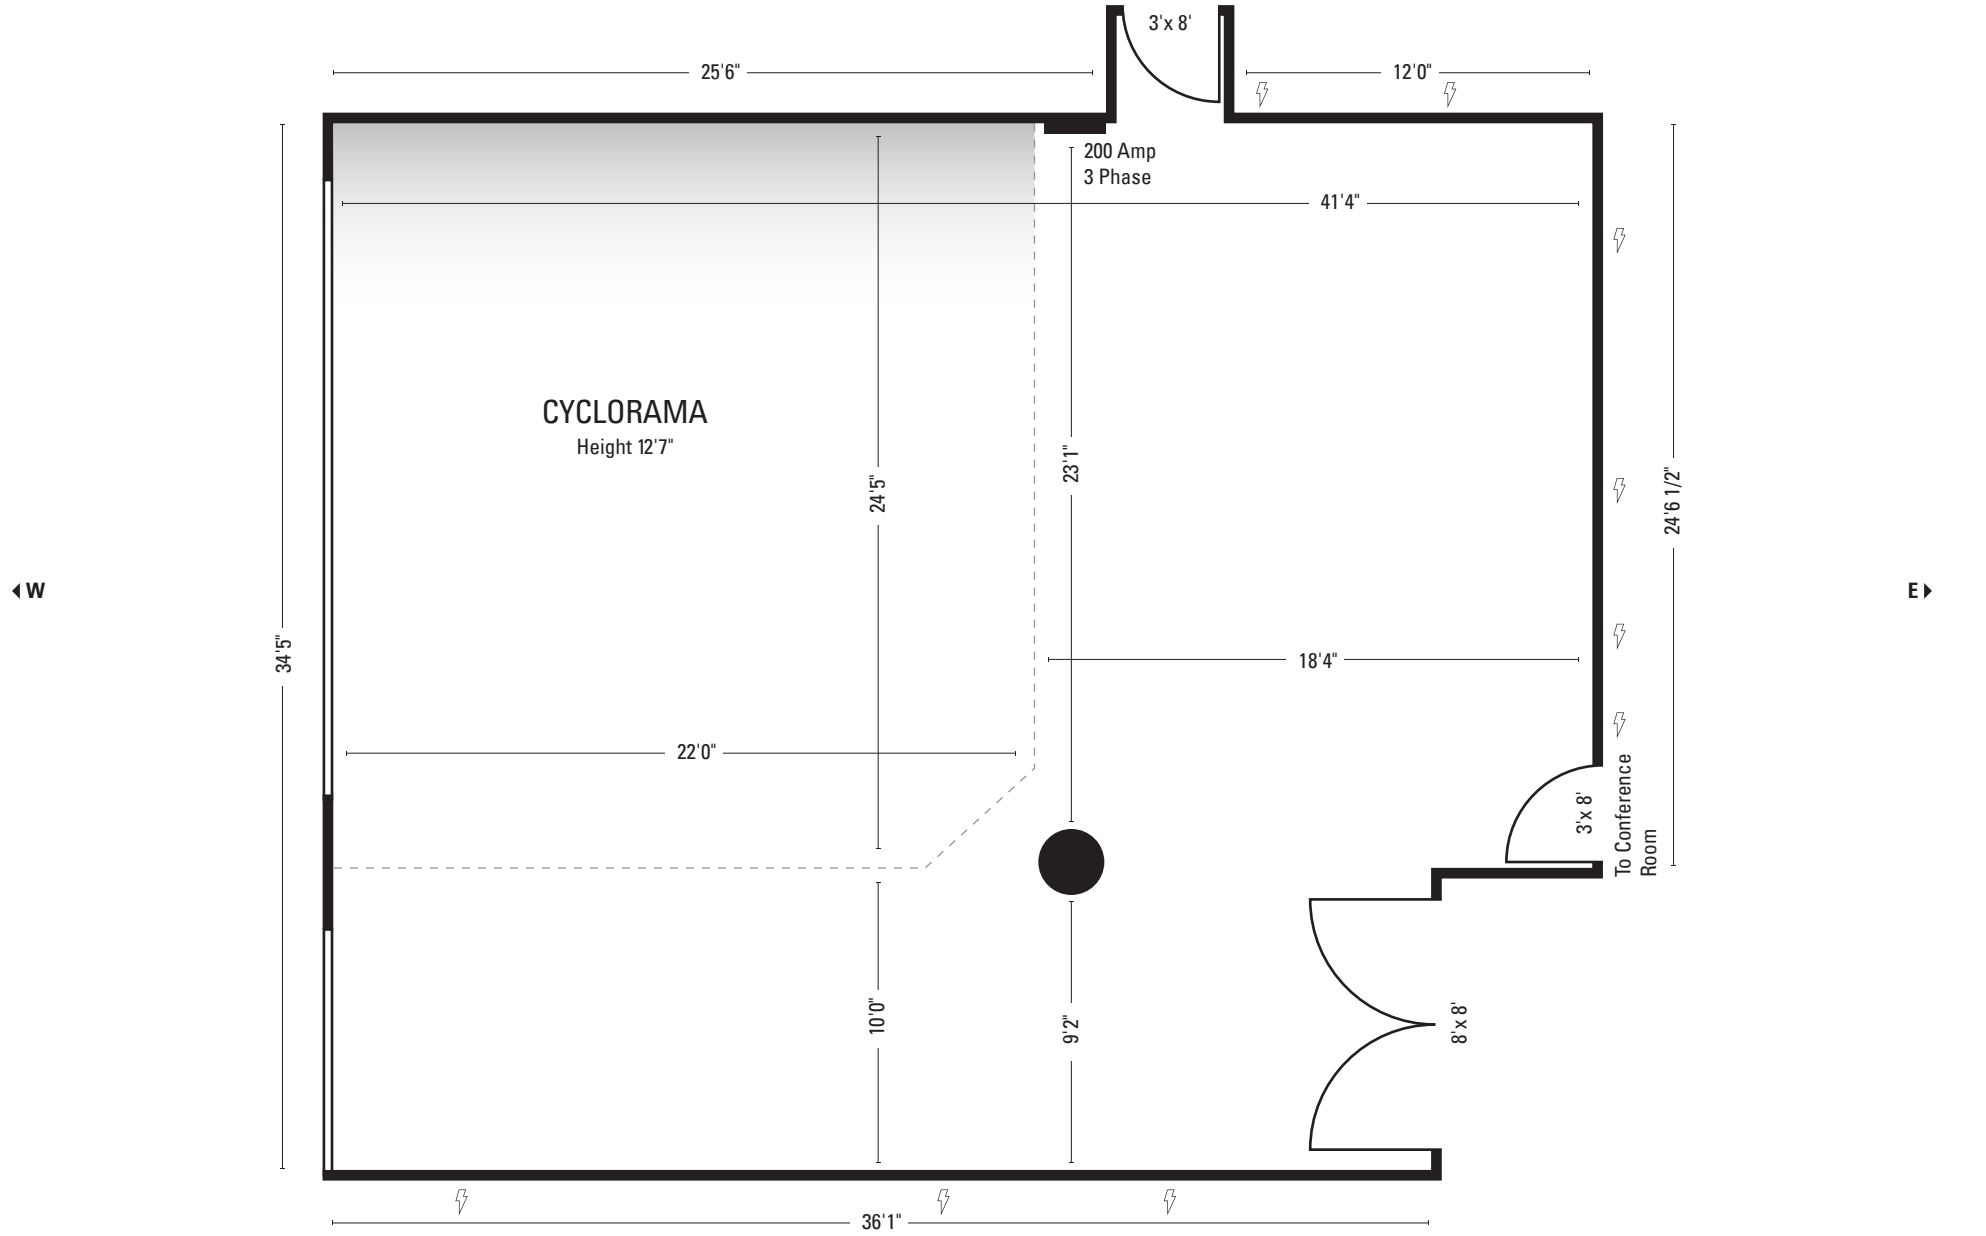

Milk

Milk Studios

STUDIO C

Size: Approx. 1,300 sq ft **Power:** 200 amps 3 phase **Daylight:** Western exposure

Cyclorama: 24'5"W x 22'D x 12'7"H **Floor:** Cement **Ceiling:** 12'7"

0' 5' 10' 15'

Window Power