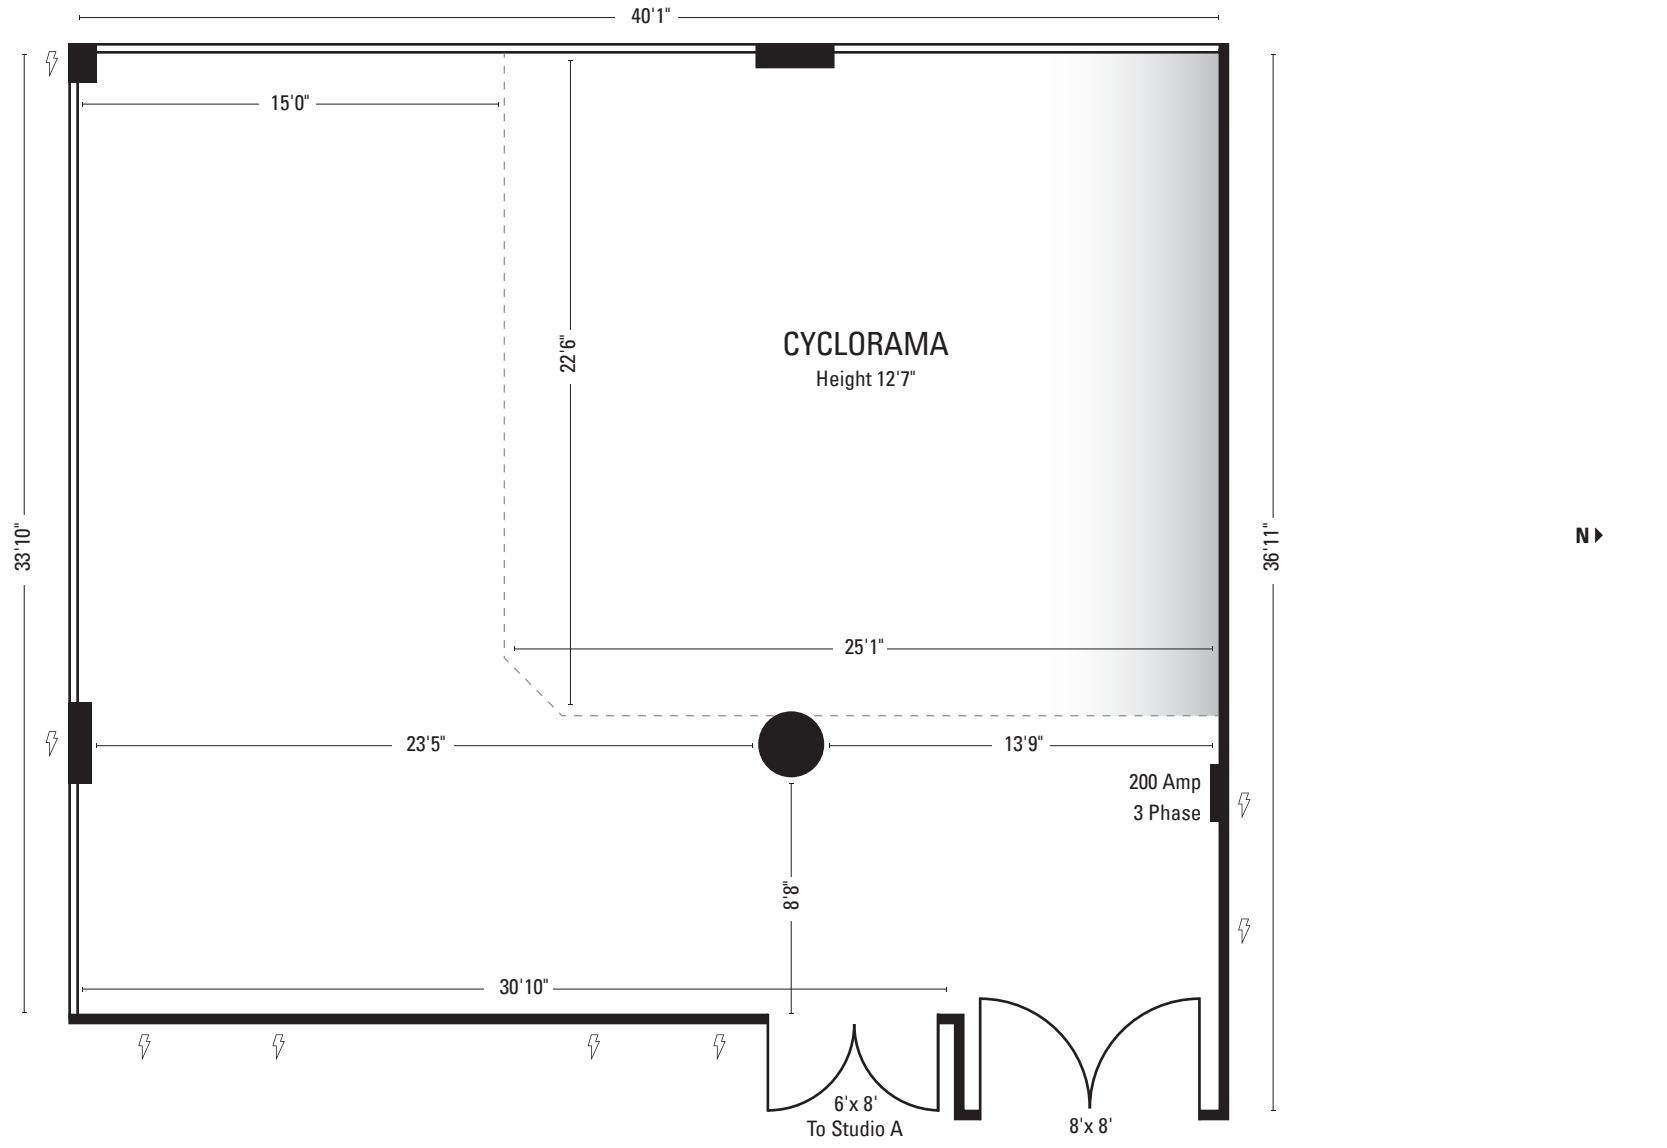

Milk

Milk Studios

STUDIO B

Size: Approx. 1,200 sq ft **Power:** 200 amps 3 phase **Daylight:** Southern and Western exposure

Cyclorama: 22'6"W x 25'1"D x 12'7"H **Floor:** Cement **Ceiling:** 12'7"

Window Power