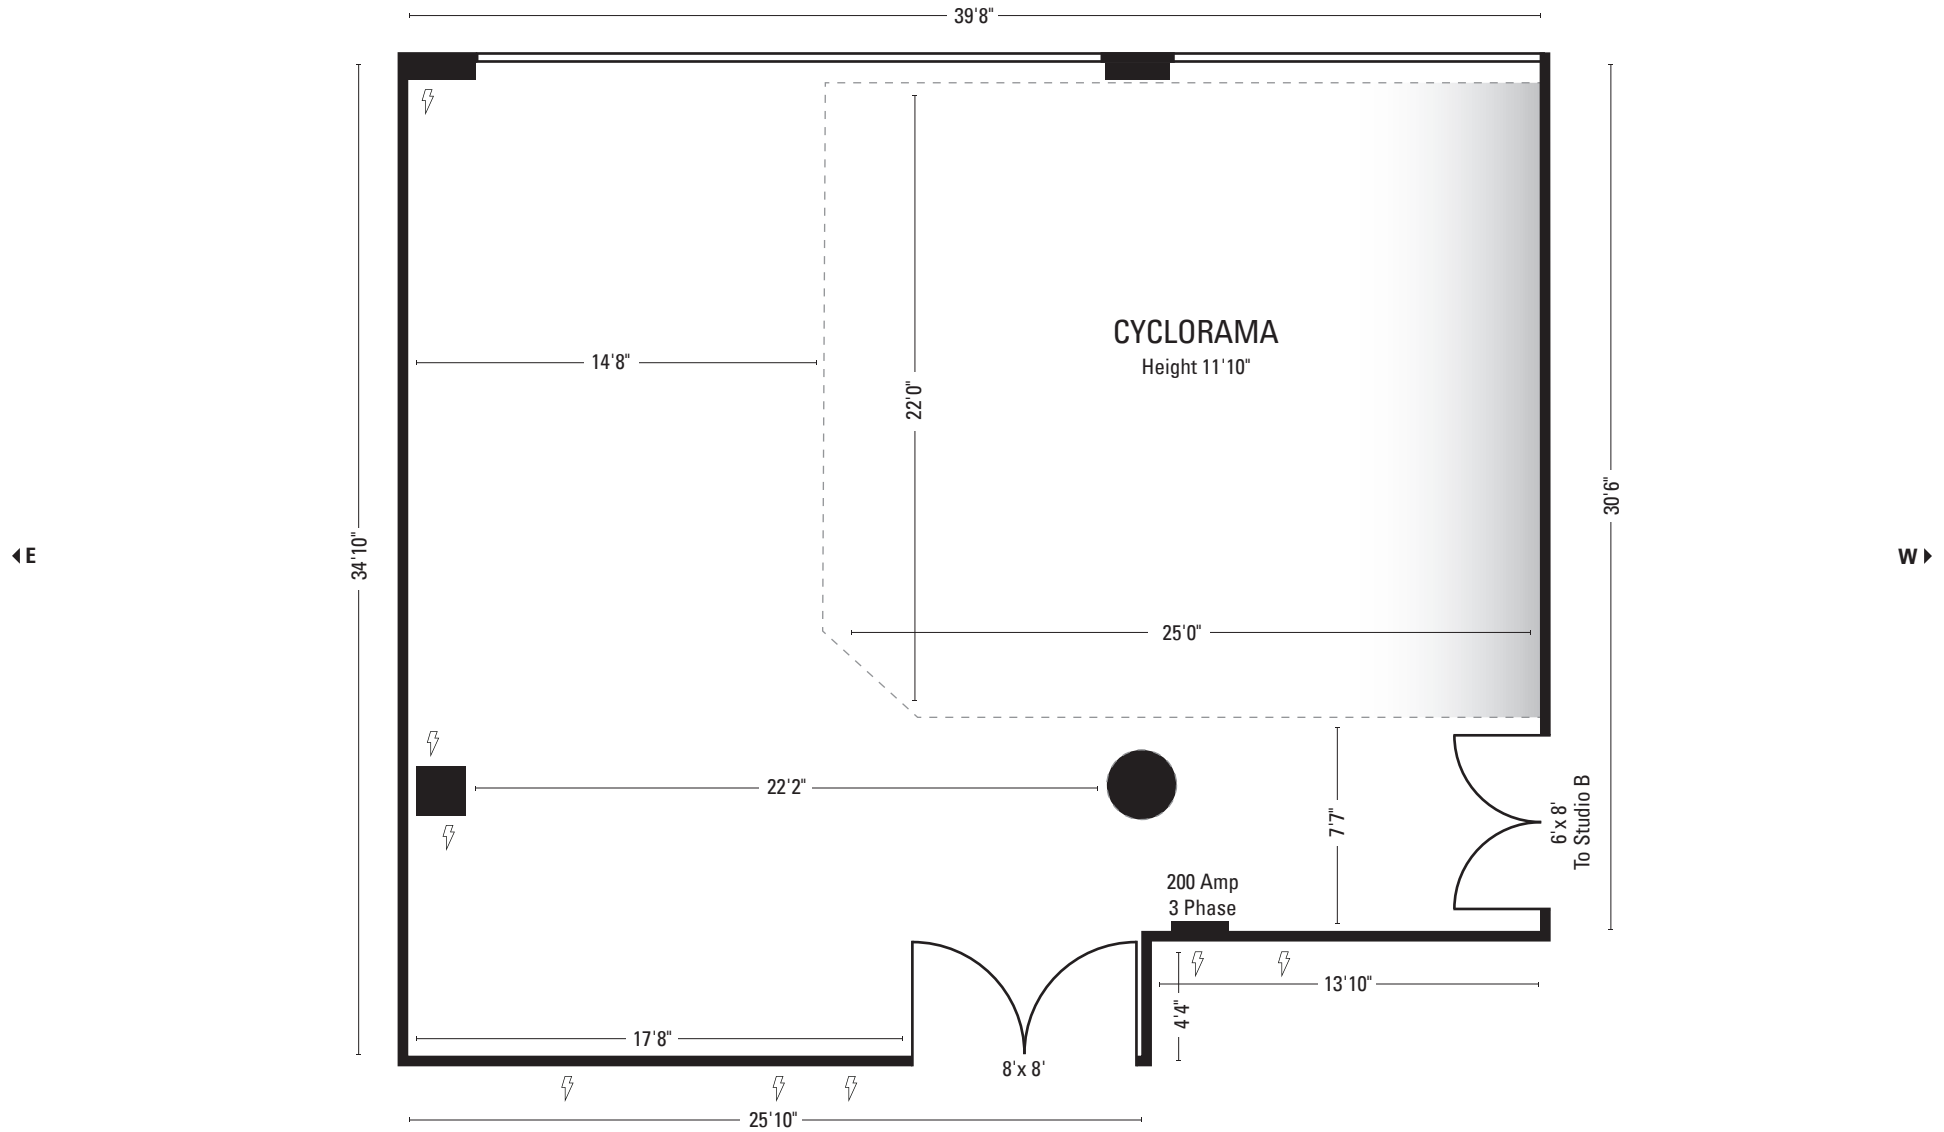

Milk

Milk Studios

STUDIO A

**Size:** Approx. 1,200 sq ft with exposed brick wall **Power:** 200 amps 3 phase **Daylight:** Southern exposure

**Cyclorama:** 22'6"W x 25'1"D x 12'7"H **Floor:** Cement **Ceiling:** 12'7"

Window Power