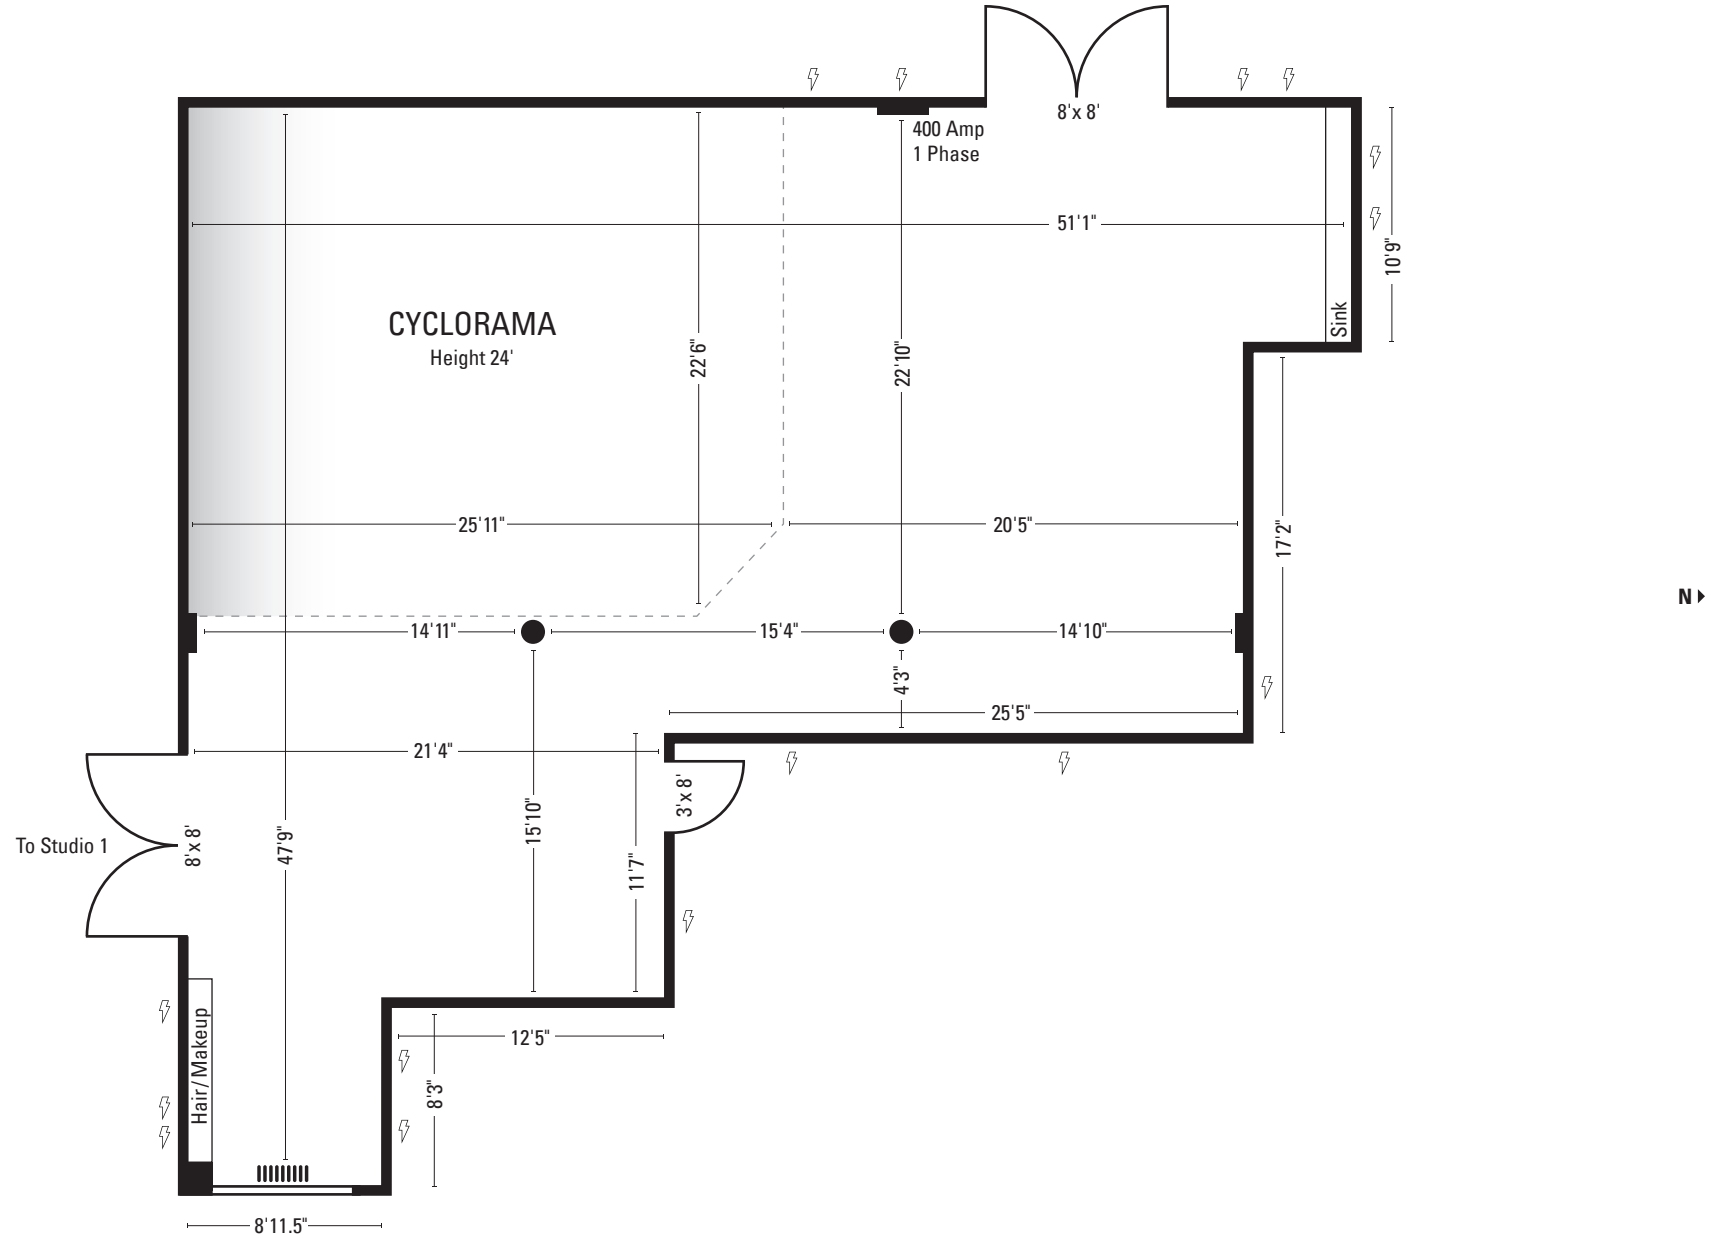

Milk

Milk Studios

STUDIO 2

Size: Approx. 2,000 sq ft **Power:** 400 Amp 1 phase **Daylight:** Eastern and western exposure from skylight windows above cyc
Cyclorama: 22'6"W x 25'11"D x 24'H **Floor:** Cement **Ceiling:** 12'7" to 24' above cyc **Note:** Studios 1 and 2 can be combined